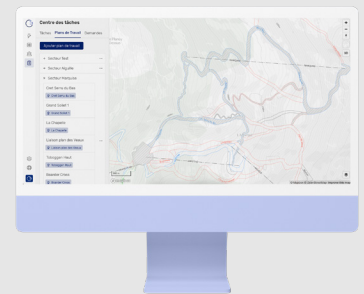

WHY CHOOSE SNOWPLANNER ?

OPTIMAL INTEGRATION WITH ATEN ALTITUDE

Easily integrate Snowplanner with your existing tools, such as Aten Altitude, to centralize your data and simplify ski resort management.

FULL ACCESSIBILITY WITH NO RESTRICTIONS

Access your data on computer, tablet or smartphone 24/7. Easily monitor and control your operations, both remotely and in the field.

A SCALABLE AND ADAPTABLE SOLUTION

Evolve with Snowplanner, more than just a tool, it becomes your partner. It adjusts to the size of your domain, to your specific needs, and supports you as you face the challenges of the future.

FAST RETURN ON INVESTMENT

Control costs by optimizing the management of resources such as snow, fuel and time. Improve the efficiency of your ski resort with more precise and sustainable management.

SOME REFERENCES